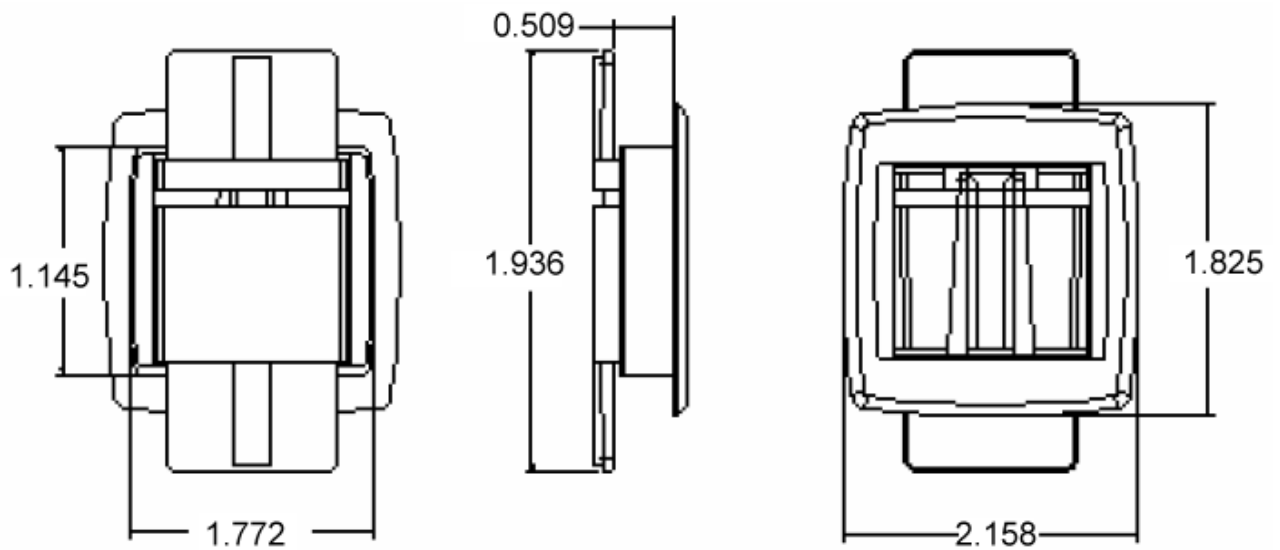

Specifications Sheet

Product Description

Product Name Connecting Clips
Part # PP400SS
Size 1.87" x 1.99"
Material Polypropylene

Ordering Information

Colors Translucent

Product Dimensions

Dimensions are in inches

Specifications Sheet

Die-cut Dimensions

Packing Information

Carton Pack: 1000
Carton Weight: 10 Kgs