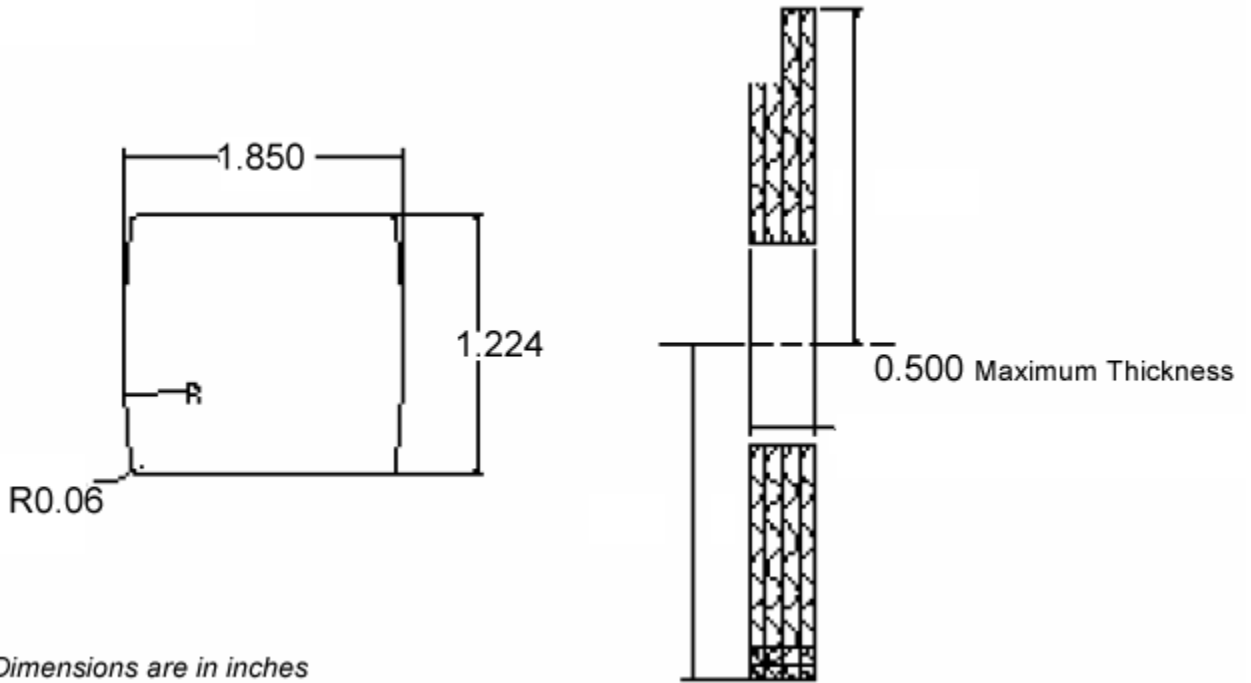

Specifications Sheet

Product Description

Product Name Connecting Clips
Part # PP400SS
Size 1.87" x 1.99"
Material Polypropylene

Ordering Information

Colors Translucent

Product Dimensions

Dimensions are in inches

Specifications Sheet

Die-cut Dimensions

Packing Information

Carton Pack: 1000
Carton Weight: 10 Kgs