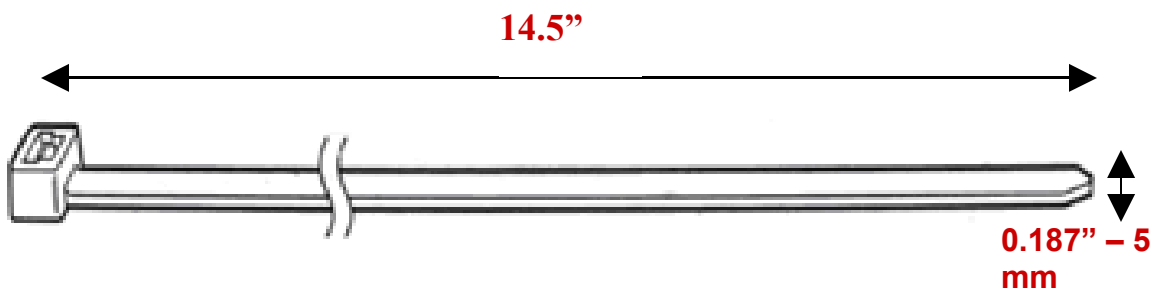

Specifications Sheet

Product Description		Ordering Information
Product Name	L - 14 -50 14" 0.187" Tie	Colors Natural, Black, Colors
Tensile Strength	50 lbs	
Bundle Diameter	1/16"-4"	
Dimensions	14.5" length 0.187"- 5mm width	

Product Dimensions

* Dimensions are in inches

Packing Information

Case Pack	5,000
Case Weight	32 lbs

LECO
PLASTICS

Phone: 201-343-3330 Fax: 201-343-0558

Email: sales@lecooplastics.com
www.lecooplastics.com