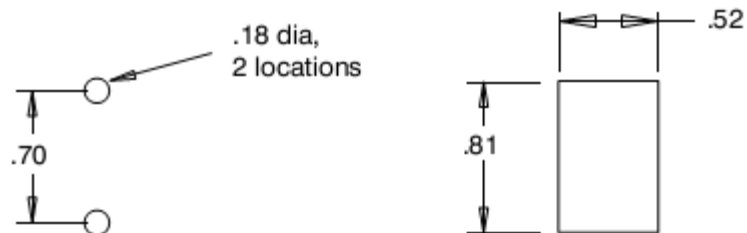

Specifications Sheet

Product Description

Product Name GBN-28 Twist Lock
Part # GBN-28
Material POM
Capacity Up to 35 lbs

Ordering Information

Colors Black, White

Product Dimensions

Dimensions are in inches

Die-cut Dimensions