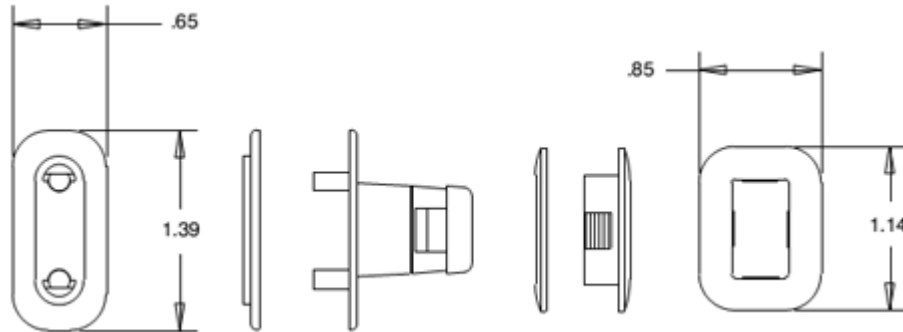

Specifications Sheet

Product Description

Product Name GBN-28 Twist Lock
Part # GBN-28
Material POM
Capacity Up to 35 lbs

Ordering Information

Colors Black, White

Product Dimensions

Dimensions are in inches

Die-cut Dimensions

Dimensions are in inches

Packing Information

Carton Pack 2,000
Carton weight 27 lbs

Phone: 201-343-3330 Fax: 201-343-0558

www.lecoplastics.com

email: sales@lecoplastics.com