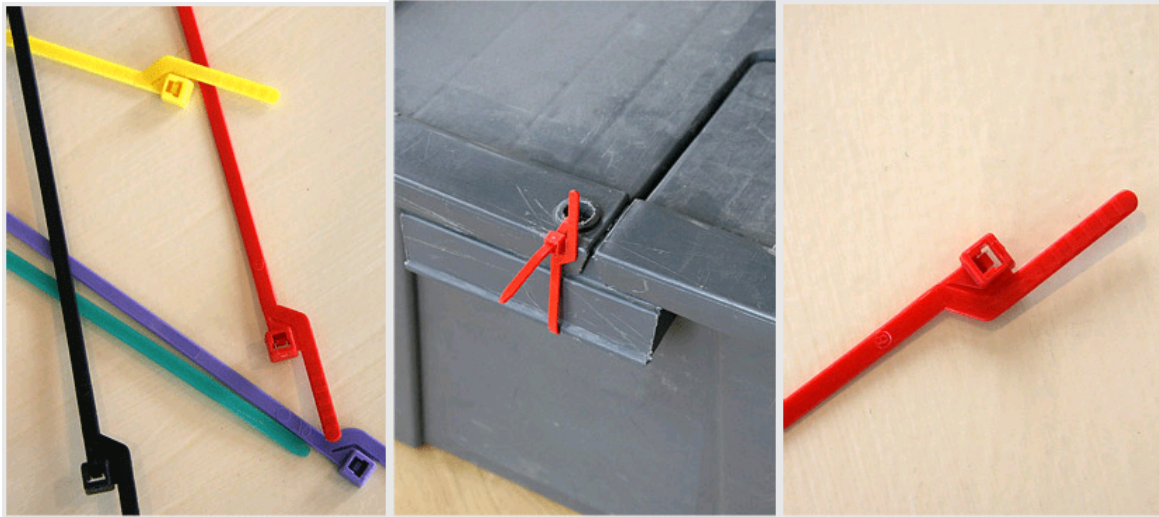

## Product Description

**Product Name** 6" Tear Away Cable Tie  
**Colors** Natural, Black, Red, Yellow, Blue